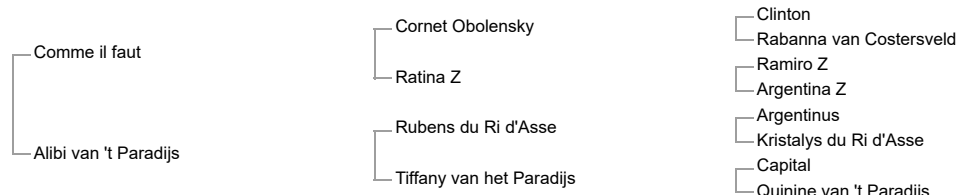

Comme Paradis Zaveleinde Z
bay
07/05/2017, Z

Sire: **COMME IL FAUT** (Westf, 2005, bay stallion by Cornet Obolensky (Windows van 't Costersveld)) Approved For: Hann, Holst, KWPN, OS, SF, Westf, Z **Level 1.65m** - Marcus Ehning (DEU)

1st dam: Alibi van 't Paradijs (BWP, 2000, bay mare by Rubens du Ri d'Asse)

dam of 13 horses 4yo+, 3 sport horses, 1 Black Type horse

Dempsey van 't Paradijs (BWP, 2003, bay mare by Toulon) **Level 1.60m** - Ben Talbot (GBR) and 1 placing @ 1.40m

Braveheart de Muze (BWP, 2006, bay gelding by Shindler de Muze) 1 placing @ **Level 1.45m** - Jacqueline Steffens (CAN) and 1 placing @ 1.35m

Comme Paradis Zaveleinde Z (Z, 2017, bay stallion by Comme il faut) Approved For: AES 1 win - 1 placing @ Level 1.00m - Davy Gielis (BEL)

1st Manche 1: Opglabbeek Lannoo Belgian Stallion Competition (1.00m);

2nd dam: **Tiffany van het Paradijs** (BWP, 1996, grey mare by Capital) **Level 1.60m** - Laura Chapot (USA) 9th New York Horse & Pony Saugerties (USA) - Nat. (1.60m);

dam of 4 horses 4yo+, 1 sport horse, 1 Black Type horse

Alibi van 't Paradijs (BWP, 2000, bay mare by Rubens du Ri d'Asse) :See Above

Beckham van 't Paradijs (BWP, 2001, grey gelding by Rubens du Ri d'Asse) 1 placing @ **Level 1.45m** - Ludo Philippaerts (BEL)

Santa Fe van 't Paradijs (AES, 2002, grey mare by Surrealist van 't Paradijs)

FRAGILE VAN 'T PARADIJS (BWP, 2005, chestnut mare by Indoctro) 2 placings @ **Level 1.50m** - Emilie Conter (BEL) and 2 wins - 11 placings @ 1.45m 1st CSI2* Brussels - Stephex Masters (BEL) (1.45m); 1st CSI4* Mons Ghlin (BEL) (1.45m); 3rd CSI2* St. Tropez (FRA) (1.45m);

IVOOR VAN 'T PARADIJS 1 win - 3 placings @ **Level 1.60m** - Sadri Fegaier (FRA) and 7 placings @ 1.50m 1st CSI5* Paris (FRA) (1.60m); 5th CSIO5* St. Gallen (SUI) (1.60m); 7th CSIO5* Lummen (BEL) (1.60m);

3rd dam: Quinine van 't Paradijs (BWP, 1993, chestnut mare by Voltaire)

dam of 1 horses 4yo+, 1 sport horse, 1 Black Type horse

Tiffany van het Paradijs (BWP, 1996, grey mare by Capital) :See Above

4th dam: Nikita van Spieveld (BWP, 1990, chestnut mare by Lys de Darmen)

dam of 27 horses 4yo+, 9 sport horses, 5 Black Type horses

Quinine van 't Paradijs (BWP, 1993, chestnut mare by Voltaire) :See Above

L.B. OH HARRY (BWP, 1995, bay stallion by Larome) **Level 1.60m** - Philippe Leoni (FRA) and 1 placing @ 1.50m 3rd CSI-W Oslo (NOR) (1.50m); 4th CSI4* 2004 - Grand Prix Hamburg (GER) (1.60m); 8th CSI-W 2004 - Grand Prix Helsinki (FIN) (1.60m);

Ulricke van 't Paradijs (BWP, 1997, bay or brown mare by Landetto)

Quasi van 't Paradijs Q (sBs, 2000, bay mare by Toulon)

Empire van 't Paradijs Level 1.45m - Jerome Ringot (FRA) and 2 placings @ 1.40m 2nd CSI1* Mâcon Chaintré (FRA) (1.25m); 2nd CSI1* Mâcon Chaintré (FRA) (1.20m);

Ignis van 't Lindenhof (BWP, 2008, bay mare by Toulon) **Level 1.50m** - Vincent Temime (FRA) and 2 placings @ 1.35m

DELUX VAN T & L (sBs, 2009, bay gelding by Toulon) 1 win - 2 placings @ **Level 1.65m** - Niels Bruynseels (BEL) and 2 wins - 36 placings @ 1.60m 1st Tokyo (JPN) Olympic Games-S (1.65m); 3rd CSI5*-W London-Olympia (GBR) (1.65m); 8th CSI5* GCL Play off Prague (CZE) (1.65m);