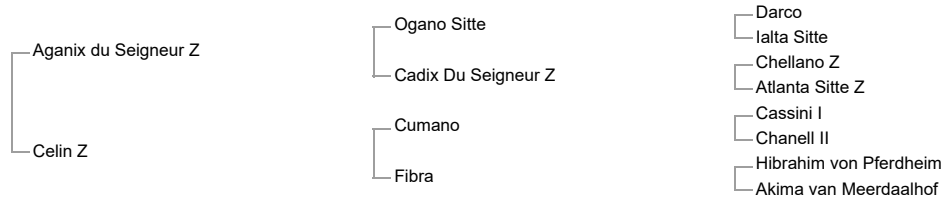

Agino Z
grey
20/05/2018, Z

Sire: AGANIX DU SEIGNEUR Z (sBs, 2006, chestnut stallion by Ogano Sitte) Approved For: AES, Z **Level 1.60m** - Jos Lansink (BEL)

1st dam: Celin Z (Z, 1999, dark chestnut mare by Cumano)

dam of 11 horses 4yo+, 5 sport horses

Diana Z (Z, 2009, dark bay mare by Diamant de Semilly)

Argo Z (Z, 2014, grey gelding by Asca Z) € 560 - **Level 1.45m** - Dave Maarse (NLD) and 1 placing @ 1.40m 3rd CSI2* Kronenberg (NED) (1.35m);

Porsche (BWP, 2015, bay stallion by Kasanova de la Pomme) € 1,690 - 1 placing @ Level 1.40m - Yves Houtackers (NLD) and 6 wins - 10 placings @ 1.35m 1st CSIYH1* Oliva - Valencia (ESP) (1.35m); 1st CSIYH1* Oliva - Valencia (ESP) (1.35m); 1st CSIYH1* Oliva - Valencia (ESP) (1.35m);

Cera Z (Z, 2017, grey mare by Cicero Z van Paemel) € 60 - 2 placings @ Level 1.15m - Valeria Lienhop (DEU)

Agino Z (Z, 2018, grey stallion by Aganix du Seigneur Z)

2nd dam: Fibra (BWP, 1982, bay or brown mare by Hibraham von Pferdheim)

dam of 5 horses 4yo+

Celin Z (Z, 1999, dark chestnut mare by Cumano) :See Above

3rd dam: Akima van Meerdaalhof (BWP, 1977, bay mare by Ut Fata)

dam of 4 horses 4yo+

Fibra (BWP, 1982, bay or brown mare by Hibraham von Pferdheim) :See Above

4th dam: Kitty (BWP, 1964, chestnut mare)

dam of 2 horses 4yo+

Akima van Meerdaalhof (BWP, 1977, bay mare by Ut Fata) :See Above