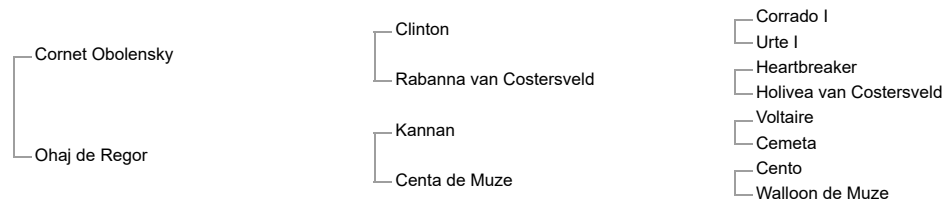

Mr. Cornet de Regor
grey
20/05/2017, Z

Sire: CORNET OBOLENSKY (BWP, 1999, grey stallion by Clinton) Approved For: Bay, BWP, Hann, Holst, Old, Rhein, SF, SI, SWB, Westf 10 wins - 12 placings @ **Level 1.60m** - Marco Kutscher (DEU)

1st dam: Ohaj de Regor (BWP, 2014, chestnut mare by Kannan) € 3,195 - 1 placing @ **Level 1.45m** - Pieter Kenis (BEL) and 4 placings @ 1.40m

dam of 4 horses 4yo+, 1 sport horse

Mr. Cornet de Regor (Z, 2017, grey stallion by Cornet Obolensky) Approved For: KWPN 1 win - 1 placing @ **Level 1.10m** - Marco Brinkman (NLD)
1st KWPN Blom Stallion competition De Meern (NED) - Nat. (1.10m);

2nd dam: Centa de Muze (BWP, 2002, grey mare by Cento)

dam of 15 horses 4yo+, 10 sport horses, 8 Black Type horses

FREESTYLE DE MUZE (BWP, 2005, grey gelding by Lord Z) 1 win - 5 placings @ **Level 1.60m** - Richie Moloney (IRL) and 8 placings @ 1.50m 1st CSIO5* Hickstead (GBR) (1.60m); 6th CSI4* Wellington, FL (USA) (1.60m); 7th CSI5* Calgary, Spruce Meadows (CAN) (1.60m);

HORIZON DE REGOR (BWP, 2007, chestnut stallion by Obourg) 6 placings @ **Level 1.60m** - Pieter Clemens (BEL) and 5 placings @ 1.55m 4th CSIO5* St. Gallen (SUI) (1.60m); 8th CSI4* Geesteren (NED) (1.60m); 8th CSIO5* Rotterdam (NED) (1.60m);

EMS INRI DE REGOR (BWP, 2008, chestnut gelding by Lord Z) 1 placing @ **Level 1.50m** - Jos Verlooy (BEL) and 3 placings @ 1.45m 7th CSI3* Ju Yong Guan (CHN) (1.50m); 9th CSI3*-W LF Beijing, Chaoyang Park (CHN) (1.50m); 1st CSI3* Beijing, Bird's Nest (CHN) (1.40m);

Imogen de Regor (BWP, 2008, bay mare by Darco) 3 placings @ **Level 1.45m** - Callan Solem (USA) and 1 win - 5 placings @ 1.40m 1st ESP New Years Wellington, Palm Beach (USA) - Nat. (1.40m); 2nd CSI2* Tryon, NC (USA) (1.40m);

LATISHA DE REGOR (BWP, 2011, chestnut mare by Diamant de Semilly) € 22,340 - 1 placing @ **Level 1.55m** - Edwina Tops-Alexander (AUS) and 1 placing @ 1.50m 6th CSI5* GCT/GCL Doha, Al Shaqab (QAT) (1.55m); 8th CSI5* St. Tropez - Grimaud (FRA) (1.50m); 1st CSI3* Oliva - Valencia (ESP) (1.45m);

MITHRAS DE REGOR (BWP, 2012, chestnut stallion by Elvis ter Putte) Approved For: BWP € 20,105 - **Level 1.60m** - Guy Beyers (BEL) and 1 placing @ 1.50m 3rd CSI3* Lier (BEL) (1.50m); 2nd CSI2* Opglabbeek (BEL) (1.45m); 1st NatChYH Gesves (BEL) (1.40m);

KERLY DE REGOR (BWP, 2010, chestnut mare by Darco) 1 placing @ **Level 1.50m** - Stacey Babes (GBR) and 4 placings @ 1.45m

Obeisse De Regor (BWP, 2014, bay mare by Quidam De Revel II Z (clone)) € 779 - 2 placings @ **Level 1.45m** - Tom Verduyn (BEL) and 2 wins - 4 placings @ 1.40m 1st Opglabbeek NatChYH (Belgium) (1.40m); 1st Opglabbeek NatChYH (Belgium) (1.40m); 3rd CSI2* Kronenberg (NED) (1.40m);

Omani De Regor (BWP, 2014, chestnut mare by Hunter's Scendro) € 1,199 - **Level 1.45m** - Camila Mazza de Benedicto (BRA) and 1 placing @ 1.40m 1st CSI1* Bonheiden (BEL) (1.30m); 3rd CSI1* Lanaken (BEL) (1.30m);

MELIA DE REGOR (BWP, 2012, chestnut mare by Elvis ter Putte) € 9,822 - **Level 1.50m** - Manuel Thiry (BEL) and 3 placings @ 1.45m 2nd CSIYH1* Aachen (GER) (1.45m); 1st NatChYH Gesves (BEL) (1.40m); 3rd CSI2* Opglabbeek (BEL) (1.40m);