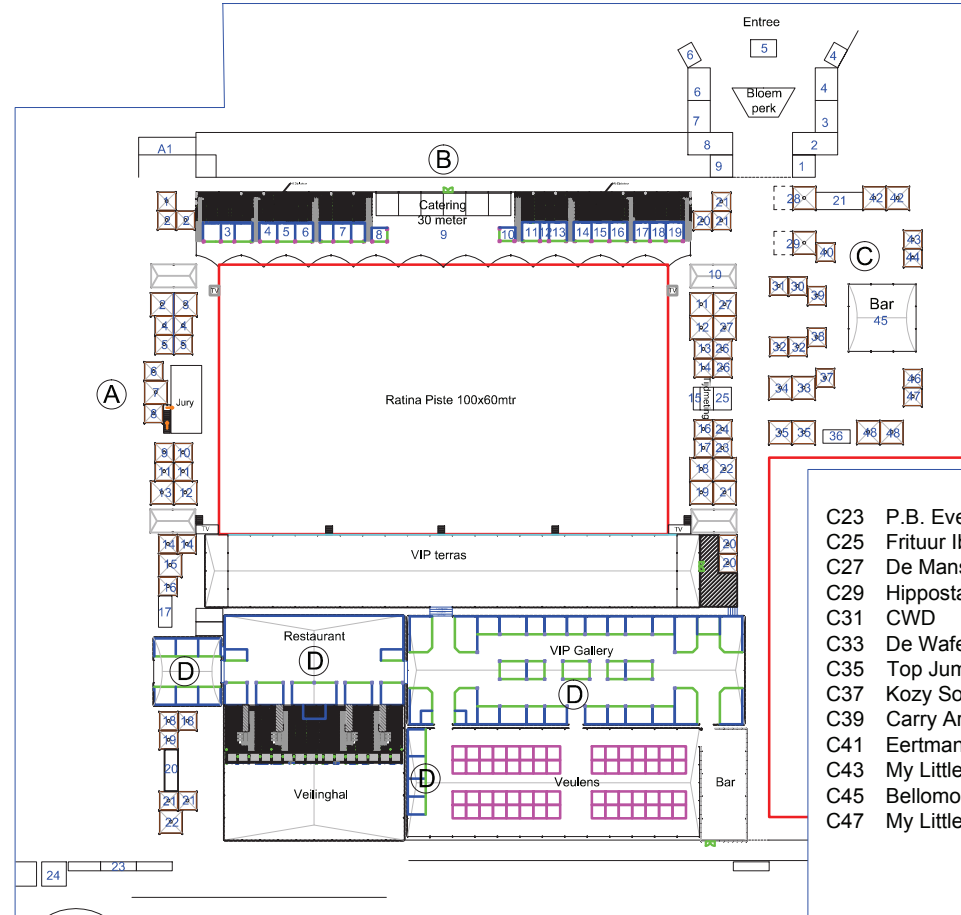

B1 Heusdens	B2 Holland Horse	B3 Group LH	B4 Butet	B5 Horse Sport Ireland
B6 Hannoveraner. Verband	B7 Greenfield	B8 Topgravures	B9 Grote Hegge	B10 Woodland Int. Sales
B11 KWPN	B12 St. Limb. Veulenvailing	B13 Dutch Sport Horse Sales	B14 BWP	B15 Vlaams Paardenloket
B16 Spring F. Zuchter. Oldenburg	B17 A.N.S.F.	B18 Cleanbox	B19 Dominick	B20 Hey Bisco
B21 Hippo Weert				

C1 Bellomo
C2 Röwer & Rüb
C3 Euphony
C4 Roelofsen
C5 My little cottage
C6 ATC de Wilde
C7 Colle
C8 Röwer & Rüb
C9 't Corneetje
C10 4All Design
C11 German Horse Industry Consult
C12 Horse Ware Ireland
C13 Eric Bral
C14 Antrarés
C15 Cappucinno Bar
C16 German Horse Pellets
C17 Beaufort
C18 GPS
C19 Stallenbouw Lemmens
C20 Rest. Thai Garden
C21 Reitsport Röttisches
C22 Otto Sport
C24 Robby's
C26 Cavalor
C28 Mc Guillaume SA
C30 Holger. Hetzel
C32 La Martingale - Lamicel
C34 De Creperie
C36 PB Event
C38 PB Event
C40 KSG Reitsport
C42 AK
C44 Bellomo
C46 Bellomo
C48 Corton

A1 J.K. Horse Truckx
A2 D.M. Fences
A3 De Paardenkrant
A4 Elian Kil
A5 Equi Tech
A6 Holsteiner Verband
A7 De Grote Hegge
A8 Havens
A9 Machiavelli
A10 Animal Support
A11 Horsmans
A12 Transhorse Sport
A13 Daimond Horse Shop
A14 Winston
A15 Krijgsman
A16 Horse Monitoring
A17 All Time Party
A18 Sportfot
A19 Mediamax
A20 Stephex
A21 Pro One Marketing
A22 Pizza - Crepes
A23 Ibis Frituur
A24 Tonia Snoep

C23 P.B. Evenementen
C25 Frituur Ibis
C27 De Manshoeve
C29 Hippostar
C31 CWD
C33 De Wafel
C35 Top Jumps
C37 Kozy Socks
C39 Carry Art
C41 Eertmans
C43 My Little Cottage
C45 Bellomo
C47 My Little Cottage

D1 Parlanti	D2 Z - Bar	D3 Ruitersport Den Besten	D4 Botaboots	D5 Obe Leather	D6 Daphne van Wonterghem
D7 Emanuel Berg	D8 Nauwelaerts	D9 Calbasa	D10 BMW	D11 Lilian Leenders	D12 Nebu-Tec
D13 Luke Construct	D14 Heritage Products	D15 Chapeau Magazine	D16 BMW	D17 van Santvoort	D18 Ruitersport Hermans - Prestige
D19 Zangersheide	D20 EHS	D21 Ruitersport Emmers - Uvec	D22 Ridershouse - Margaret Horse Special	D23 Ulrichequine Int.	D24 De Grote Hegge
D25 Outlet Maasmechelen	D26 Art Center Hores	D27 Juwelier Leon Martens	D28 't Hufke	D29 Jill de Ras	D30 Acquestarte
D31 Huub Herenmode	D32 Café de Paris	D33 YRKK Mode	D34 Simple Lifestyle	D35 Marly Hommel Art	D36 Lambert de Groot
D37 De Koperen Bol	D38 Orshof Decor	D39 Jochen Ileen	D40 Euphony	D41 Euphony	D42 Swarovski